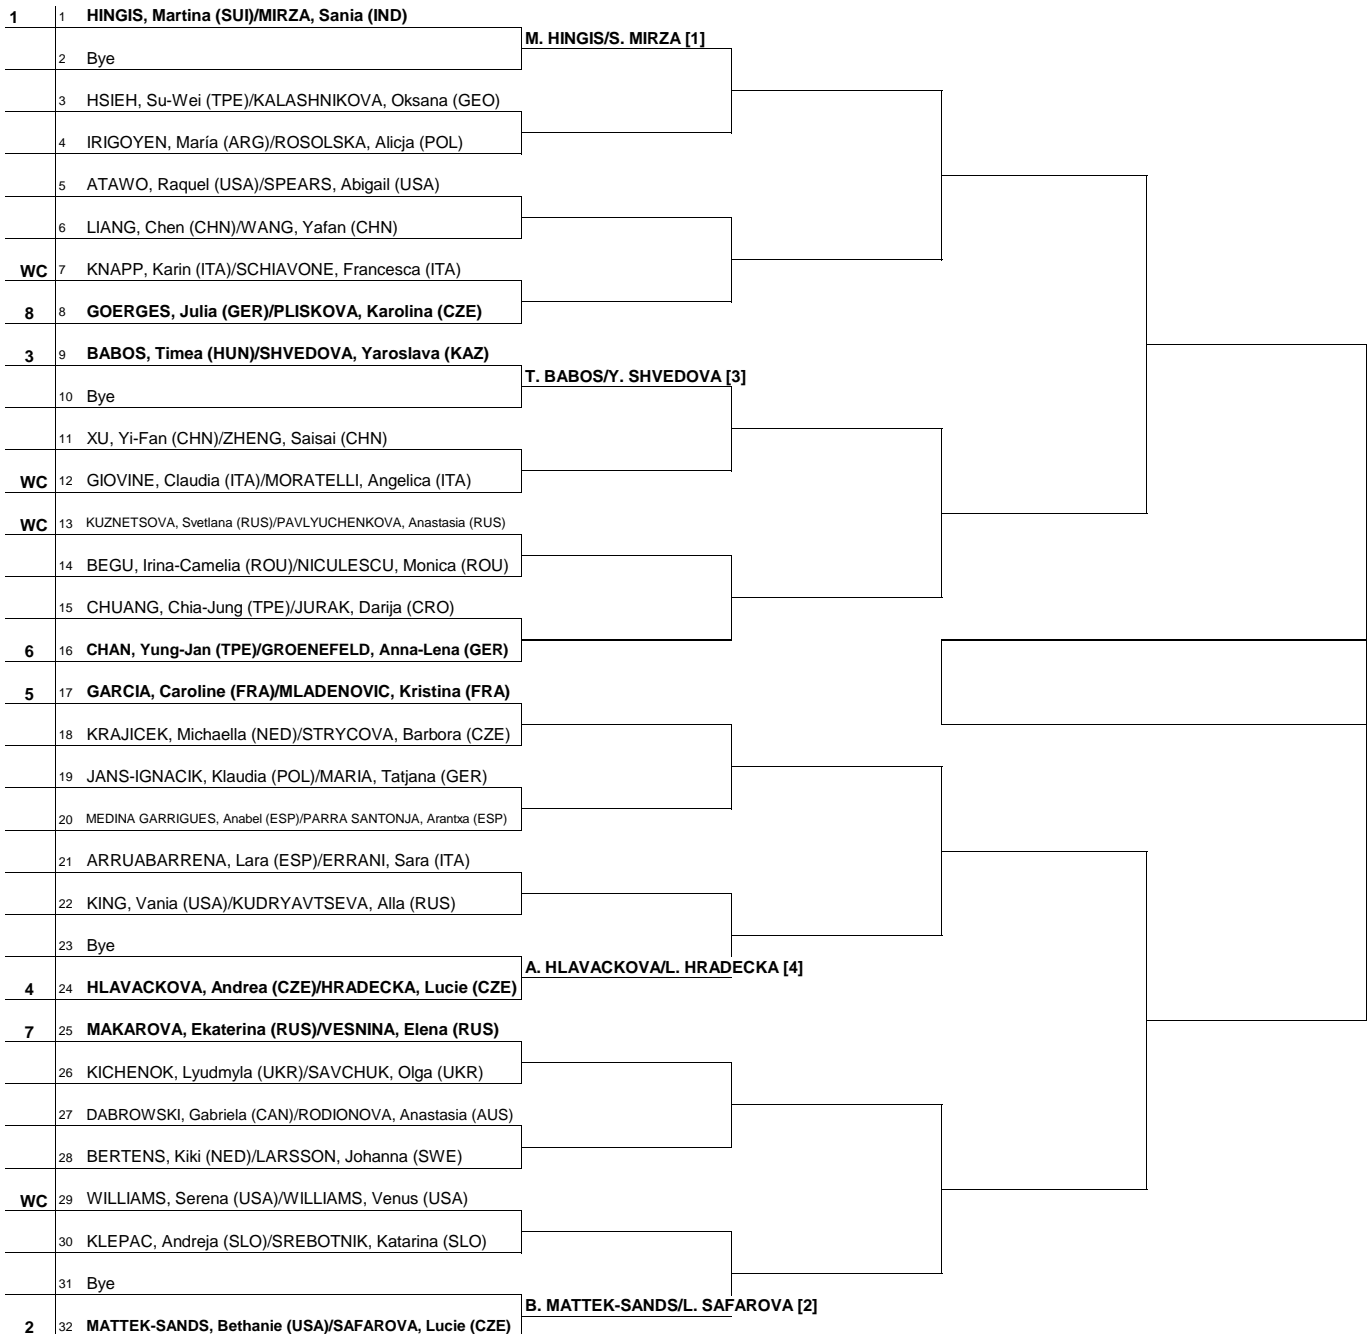

Internazionali BNL d'Italia

Rome, Italy 9-15 May 2016
 € 2,399,000 - WTA Premier 5
 Red Clay
MAIN DRAW DOUBLES

Seeded Players	Rank	On-site Prize Money (per team) - Eur	Pts.	Alternates	Retirements/W.O.
1 HINGIS, Martina / MIRZA, Sania	2	Winner	€ 123,700	900	
2 MATTEK-SANDS, Bethanie / SAFAROVA, Lucie	8	Finalist	€ 62,470	585	
3 BABOS, Tímea / SHVEDOVA, Yaroslava	16	Semi-Finalist	€ 30,920	350	
4 HLAVACKOVA, Andrea / HRADECKA, Lucie	21	Quarter-Finalist	€ 15,565	190	
5 GARCIA, Caroline / MLADENOVIC, Kristina	22	2nd Round	€ 7,860	105	
6 CHAN, Yung-Jan / GROENEFELD, Anna-Lena	34	1st Round	€ 3,895	1	
7 MAKAROVA, Ekaterina / VESNINA, Elena	39	Last Direct Acceptance		Players Representative	WTA Supervisor(s)
8 GOERGES, Julia / PLISKOVA, Karolina	40	Jans-Igancik/Maria - 123		Laura Ceccarelli/ Kerrilyn Cramer	